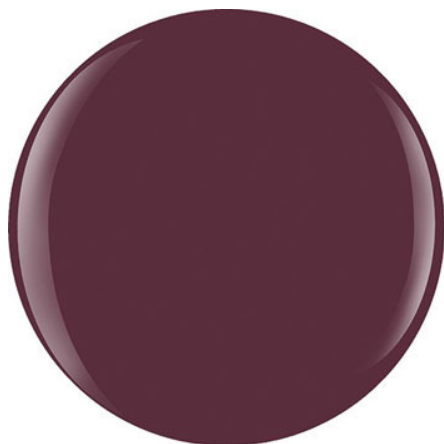

## Gelish - Figure 8's & Heartbreaks

**SKU:** 74G-01110240

**Product Categories:** [Gel Polish](#)

**Product Page:** <https://portz-beauty.com/shop/gel-polish/gelish-figure-8s-heart-breaks/>

### Product Description

Figure 8's & Heartbreaks by Gelish can be best described as a darker mauve based purple.

Colour Family - Purple

Finish - Cream

Intensity - 5 ( 1 = Sheer - 5 = Opaque )

Tone - Warm