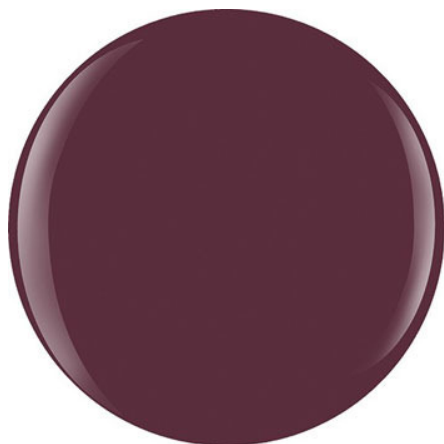

Gelish - Figure 8's & Heartbreaks

SKU: 74G-01110240

Product Categories: [Gel Polish](#)

Product Page: <https://portz-beauty.com/shop/gel-polish/gelish-figure-8s-heart-breaks/>

Product Description

Figure 8's & Heartbreaks by Gelish can be best described as a darker mauve based purple.

Colour Family - Purple

Finish - Cream

Intensity - 5 (1 = Sheer - 5 = Opaque)

Tone - Warm

Product Attributes

- Manufacturer: Gelish