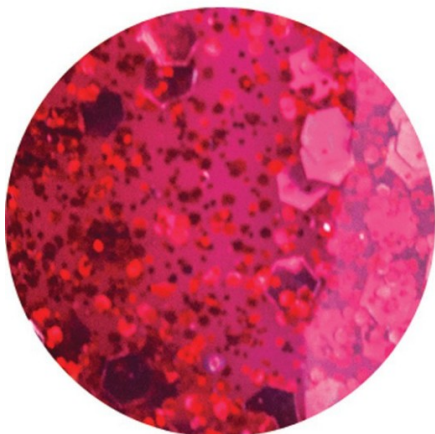

Gelish - Life Of The Party

SKU: 74G-01110945

Product Categories: [Gel Polish](#)

Product Page: <https://portz-beauty.com/shop/gel-polish/gelish-life-of-the-party/>

Product Description

Life Of The Party by Gelish can be best described as a red speckled fushia shimmer.

Colour Family - Pink

Finish - Metallic

Intensity - 5 (1 = Sheer - 5 = Opaque)

Tone - Warm

Product Attributes

- Manufacturer: Gelish