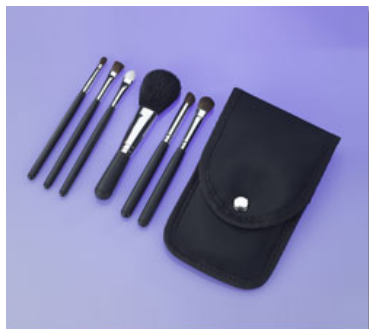

Brush Set 6 piece with Black Case

SKU: 80B-55003

Product Categories: [Makeup](#)

Product Page: <https://portz-beauty.com/shop/makeup/brush-set-6-piece-with-black-case/>

Product Description

6 Piece Brush Set with Black Case, Matte Black Handles.

BLUSH BRUSH: Goat Hair Bristles,
LIP BRUSH: Pony Hair Bristles,
EYESHADOW BRUSH: Pony Hair Bristles,
ANGLED BRUSH: Pony Hair Bristles,
SHADER BRUSH: Pony Hair Bristles,
EYESHADOW APPLICATOR: Foam Head.
FERRULE: Silver Aluminum,
HANDLES: Polystyrene.