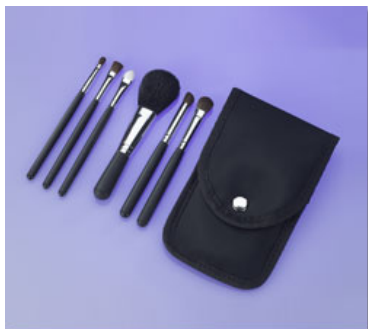

## Brush Set 6 piece with Black Case

**SKU:** 80B-55003

**Product Categories:** [Makeup](#)

**Product Page:** <https://portz-beauty.com/shop/makeup/brush-set-6-piece-with-black-case/>

#### 6 Piece Brush Set with Black Case, Matte Black Handles.

BLUSH BRUSH: Goat Hair Bristles,  
LIP BRUSH: Pony Hair Bristles,  
EYESHADOW BRUSH: Pony Hair Bristles,  
ANGLED BRUSH: Pony Hair Bristles,  
SHADER BRUSH: Pony Hair Bristles,  
EYESHADOW APPLICATOR: Foam Head.  
FERRULE: Silver Aluminum,  
HANDLES: Polystyrene.