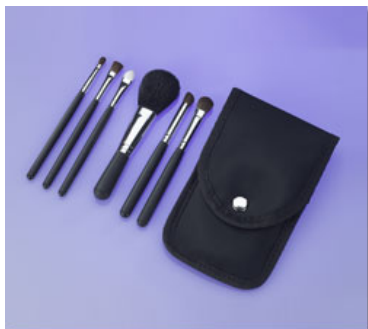

Brush Set 6 piece with Black Case

SKU: 80B-55003

Product Categories: [Makeup](#)

Product Page: <https://portz-beauty.com/shop/makeup/brush-set-6-piece-with-black-case/>

Product Description

6 Piece Brush Set with Black Case, Matte Black Handles.

BLUSH BRUSH: Goat Hair Bristles,
LIP BRUSH: Pony Hair Bristles,
EYESHADOW BRUSH: Pony Hair Bristles,
ANGLED BRUSH: Pony Hair Bristles,
SHADER BRUSH: Pony Hair Bristles,
EYESHADOW APPLICATOR: Foam Head.
FERRULE: Silver Aluminum,
HANDLES: Polystyrene.